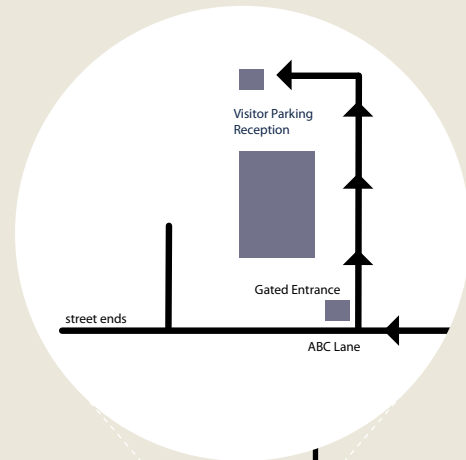

## Driving Directions to Original Campus Facility

From I-70 turn north at exit 133, Route Z/Centrailia Exit  
Turn left and ABC Lane  
Proceed west approximately one mile  
Turn right into ABC Laboratories' campus at gate  
Visitor parking is straight back, in front of "Building E"